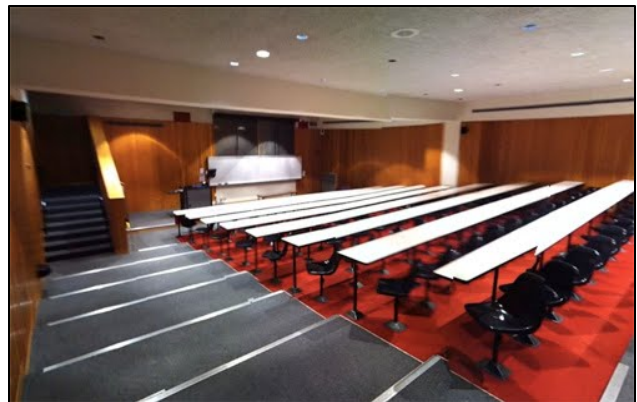

RMU has a variety of classrooms and labs. These include lecture halls, computer labs, presentation and traditional classrooms. Room capacities and configurations vary as well as A/V components.

Presentation Classrooms and Lecture Halls

Our campus has lecture halls and presentation classrooms ranging from 30 - 120 in capacity. The lecture hall is tiered while the presentation classrooms vary in configuration. All are equipped with LCD projectors, screens and a/v equipment. For your higher technical needs some are also equipped with smart boards, house sound and lighting controls.

Traditional Classrooms

Our traditional classrooms capacities range from 20-60 and are equipped with tables/chairs or tablet arm chairs and include:

- Computer/ Monitor
- Smart Podium
- DVD/VCR Player
- Projector
- VGA cable for laptop connection
- USB connection